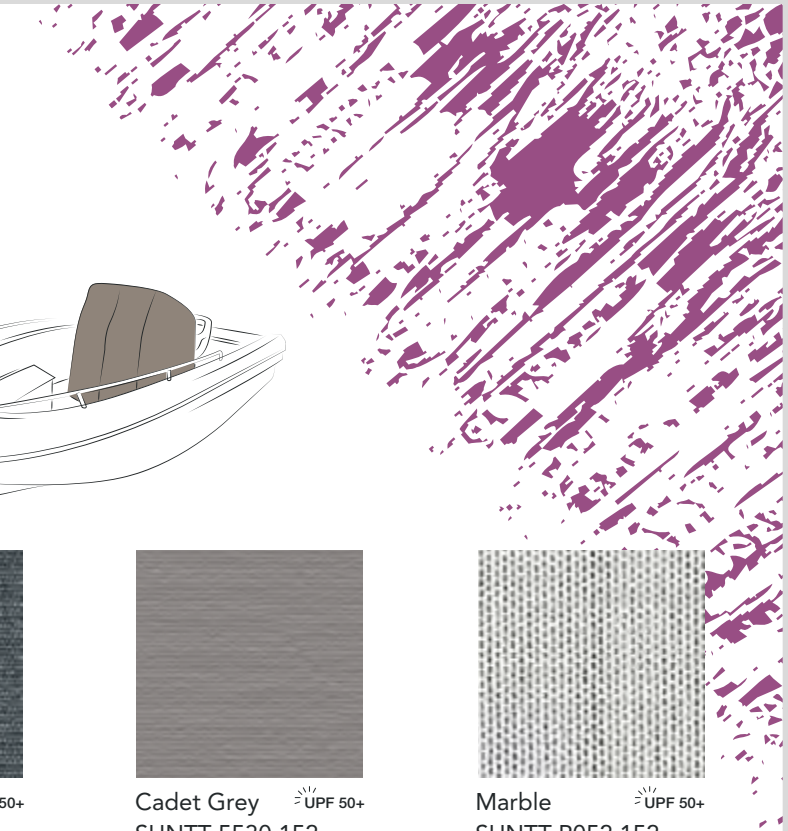

Flanelle ^{UPF 50+}
SUNTT 5087 152

Cadet Grey ^{UPF 50+}
SUNTT 5530 152

Marble ^{UPF 50+}
SUNTT P052 152

● Recommended
Recommandé

● Possible